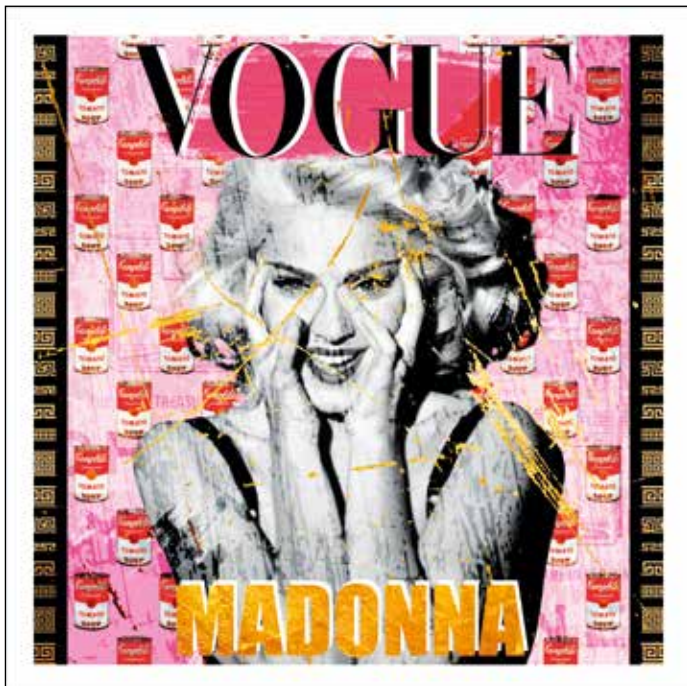

“LE DUE DAME”
35X35 CM

“PLANTY”
35X35 CM

“SCENT OF LOVE”
35X35 CM

**“THE KNIGHT
AND LADY”**
35X35 CM

“CLASSIC BEAUTY”
35X35 CM

“WERE IS FREEDOM”
35X35 CM

**“IL BOATO DELLA
TERRA”
35X35 CM**

**“DIVENTERO’
IL RE DEI PIRATI”
35X35 CM**

“ FARLESS ELEGANCE”
70X70 CM

“ RUGGINE E GLAMOUR”
70X70 CM

“ WISHPERS BAROQUE ”
70X70 CM

“FOLIE A’ DEUX”
40X60 CM

“EGYPT”
60x35 CM

“CROWDED”
50X50 CM

“THE OFFER”
50X50 CM

“MADONNA”
50X50 CM

“FRIDA”
50X50 CM

“DYLAN”
50X50 CM

“ANDY”
50X50 CM

“DAVID”
50X50 CM

“TEX”
50X50 CM

**“LE SALON”
60X60 CM**

**“NEW CLASSIC”
60X60 CM**

“BEAUTY SORROW”
50X50 CM