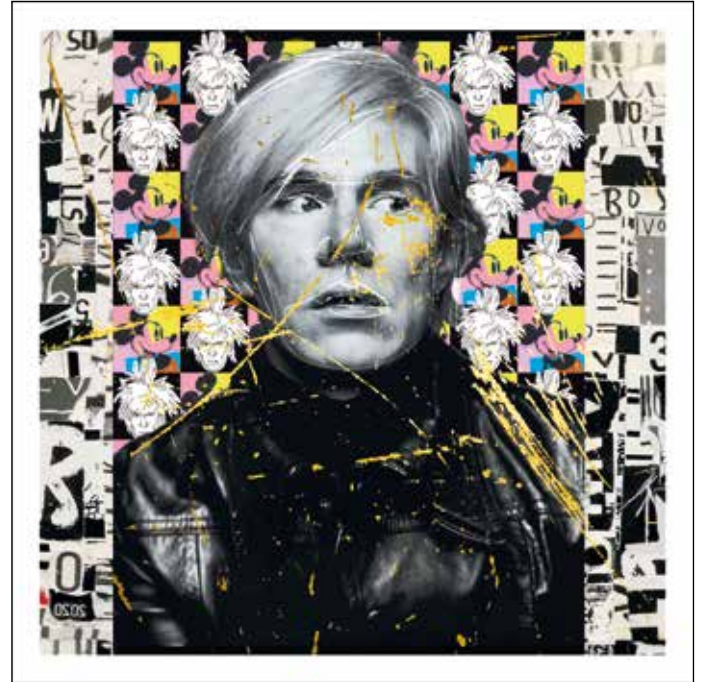

“LE DUE DAME”
35X35 CM

“PLANTY”
35X35 CM

“SCENT OF LOVE”
35X35 CM

**“THE KNIGHT
AND LADY”**
35X35 CM

“CLASSIC BEAUTY”
35X35 CM

“WERE IS FREEDOM”
35X35 CM

**“IL BOATO DELLA
TERRA”
35X35 CM**

**“DIVENTERO’
IL RE DEI PIRATI”
35X35 CM**

“ FARLESS ELEGANCE”
70X70 CM

“ RUGGINE E GLAMOUR”
70X70 CM

“ WISHPERS BAROQUE ”
70X70 CM

“FOLIE A’ DEUX”
40X60 CM

“EGYPT”
60x35 CM

“CROWDED”
50X50 CM

“THE OFFER”
50X50 CM

“MADONNA”
50X50 CM

“FRIDA”
50X50 CM

“DYLAN”
50X50 CM

“ANDY”
50X50 CM

“DAVID”
50X50 CM

“TEX”
50X50 CM

**“LE SALON”
60X60 CM**

**“NEW CLASSIC”
60X60 CM**

“BEAUTY SORROW”
50X50 CM