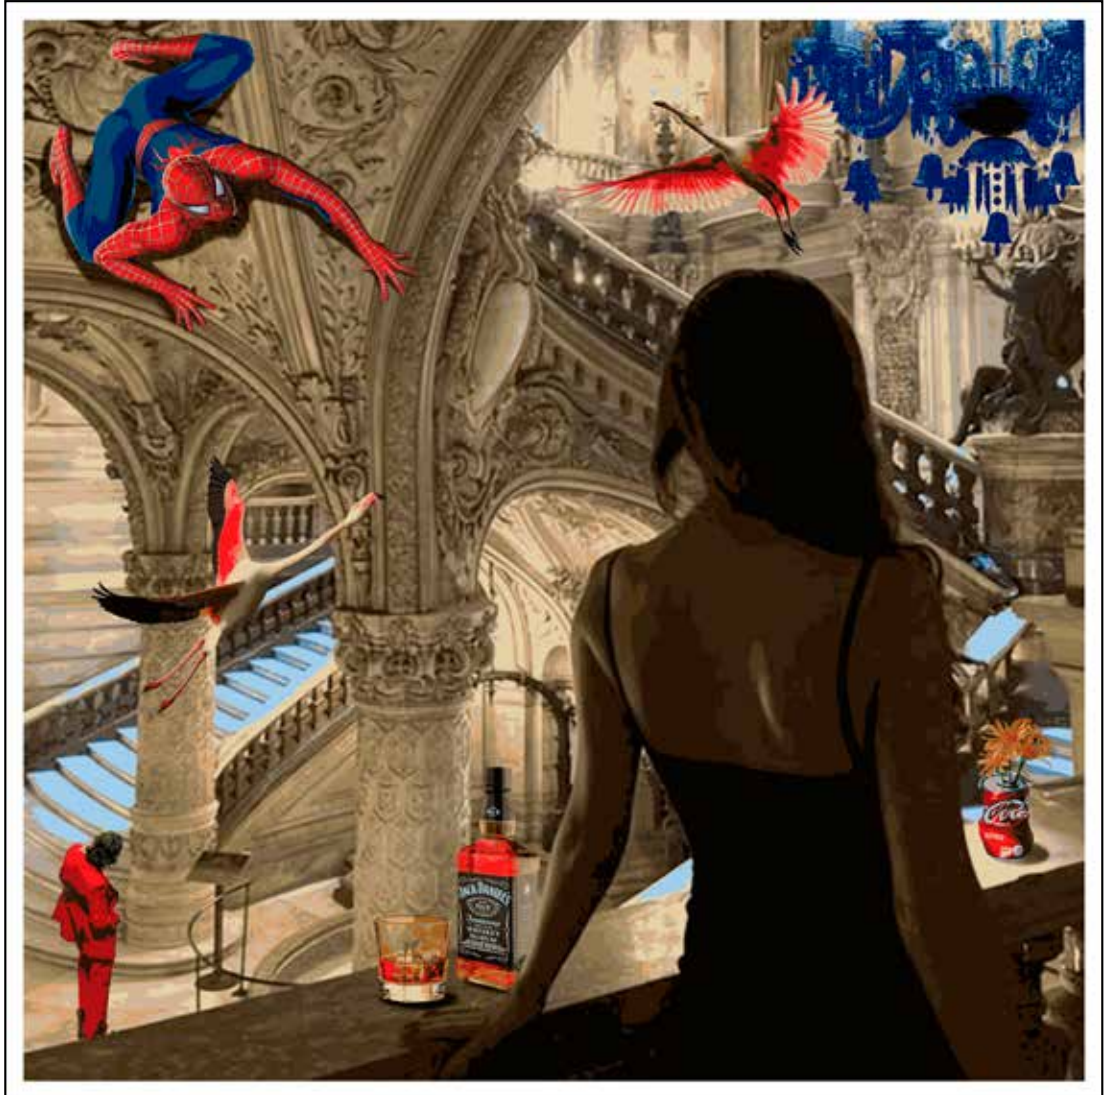

“POP NOIR”
60X60 CM

“ STAIRWAY TO DREAMS”
60X60 CM

**“ ECCENTRIC CHIC”
60X60 CM**

**“ ECCENTRIC CHIC”
60X60 CM**

“ DIVINE VISION”
60X60 CM

**“ GOD AND HEROES”
60X60 CM**

“TIMELESS LOUNGE”
60X60 CM

“ A DIFFERENT REALITY”
60X60 CM

“ MARBLE LUX”
60X60 CM

“ RUNAWAY DREAMERS”
60X60 CM

“SASSINESS”
60X60 CM

**“ MONARCHS AND MAVERICKS ”
60X60 CM**

“FAIRYTALE”
60X60 CM

“ NOIR HALLWAY”
60X60 CM

“ THE OTHER QUEEN”
60X60 CM

**“THE BRIDE”
60X60 CM**