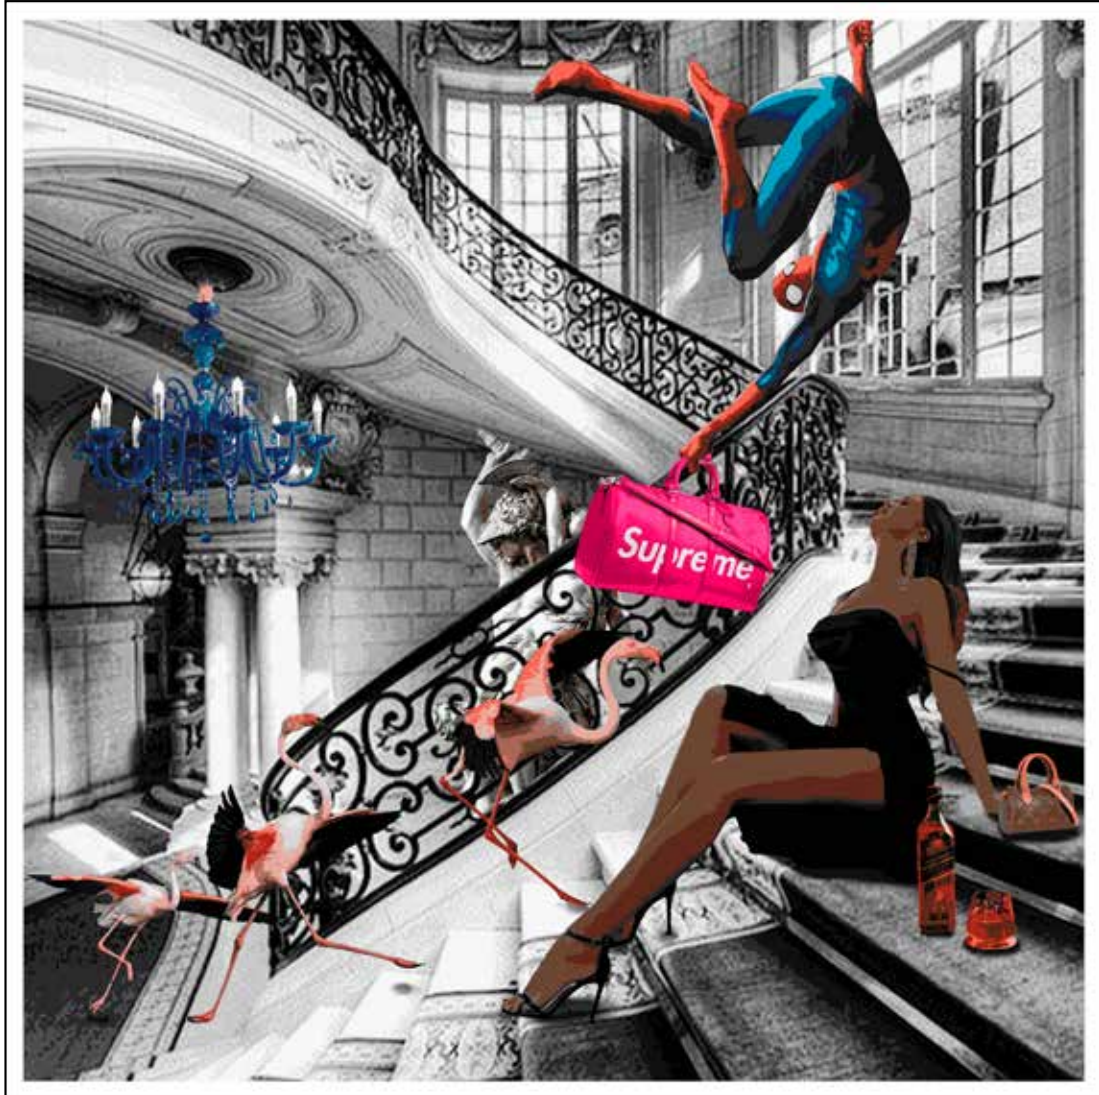

“CATCALLING”
60X60 CM

**“ IM SO GREAT AT BEING MODEST”
60X60 CM**

“ SIPARIO ”
60X60 CM

“REDGARD”
60X60 CM

**“ WHISPERS OF SURREALISM”
60X60 CM**

**“ SURREAL GRAMOUR”
60X60 CM**

“ METAPHYSICAL LOUNGE”
60X60 CM

“POP NOIR”
60X60 CM

“ STAIRWAY TO DREAMS”
60X60 CM

**“ ECCENTRIC CHIC”
60X60 CM**

**“ ECCENTRIC CHIC”
60X60 CM**

“ DIVINE VISION”
60X60 CM

**“ GOD AND HEROES”
60X60 CM**

“TIMELESS LOUNGE”
60X60 CM

“ A DIFFERENT REALITY”
60X60 CM

“ MARBLE LUX”
60X60 CM

“ RUNAWAY DREAMERS”
60X60 CM

“SASSINESS”
60X60 CM

**“ MONARCHS AND MAVERICKS ”
60X60 CM**

“FAIRYTALE”
60X60 CM

“ NOIR HALLWAY”
60X60 CM

“ THE OTHER QUEEN”
60X60 CM

**“THE BRIDE”
60X60 CM**

**“ ELEGANZE PARALLELE ”
60X60 CM**

**“ THE SEDUCTION OF STEEL ”
60X60 CM**

“OLTRE IL RIFLESSO”
60X60 CM

“ RED DEVOTION ”
60X60 CM

“ SINFONIA DEL SOGNO”
60X60 CM

“ UNLIKELY DUET”
60X60 CM

“ QUIET CAOS”
60X60 CM