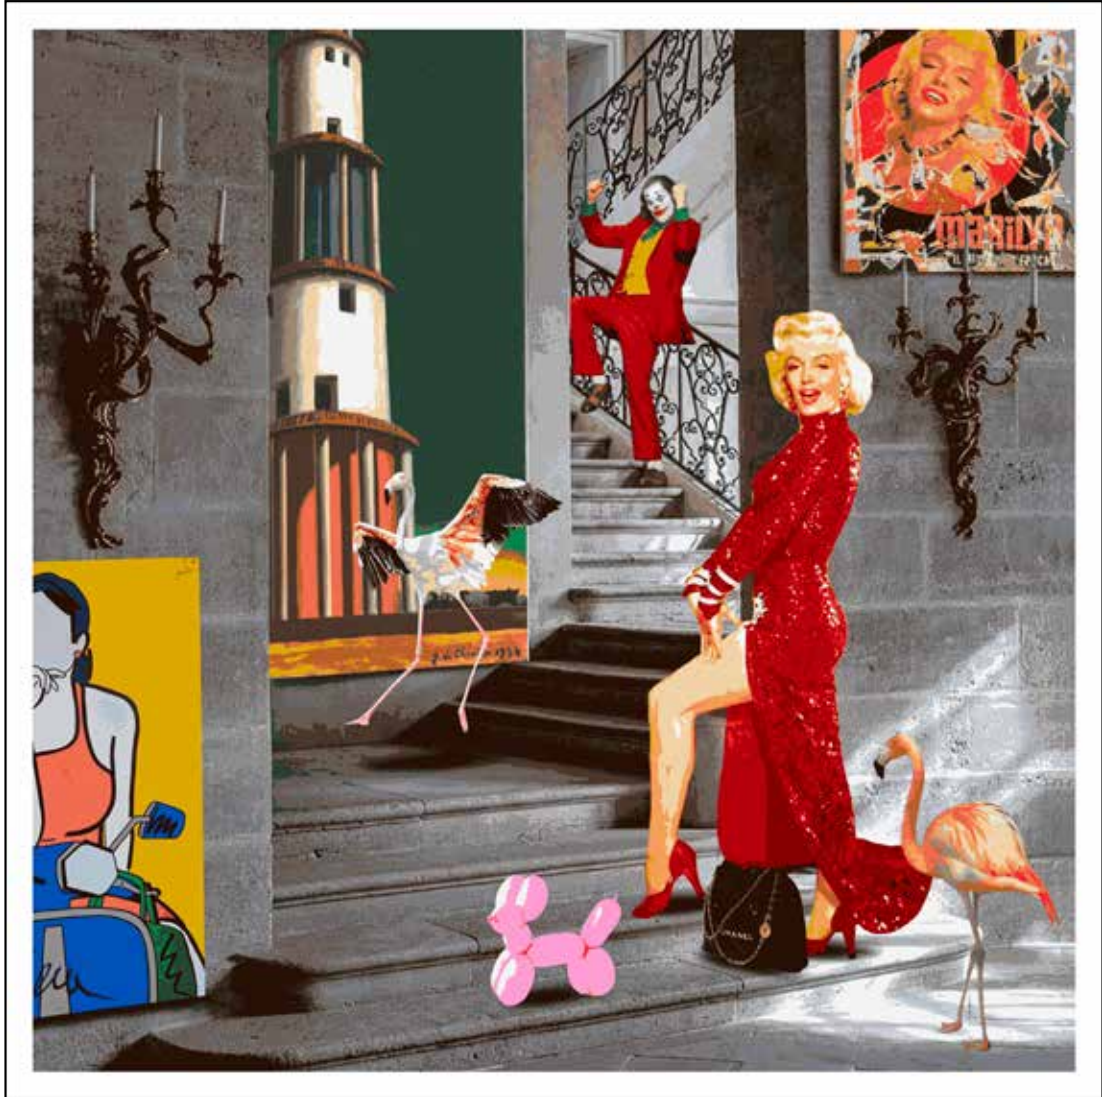

“CATCALLING”
60X60 CM

**“ IM SO GREAT AT BEING MODEST”
60X60 CM**

“ SIPARIO ”
60X60 CM

“REDGARD”
60X60 CM

**“ WHISPERS OF SURREALISM”
60X60 CM**

**“ SURREAL GRAMOUR”
60X60 CM**

“ METAPHYSICAL LOUNGE”
60X60 CM