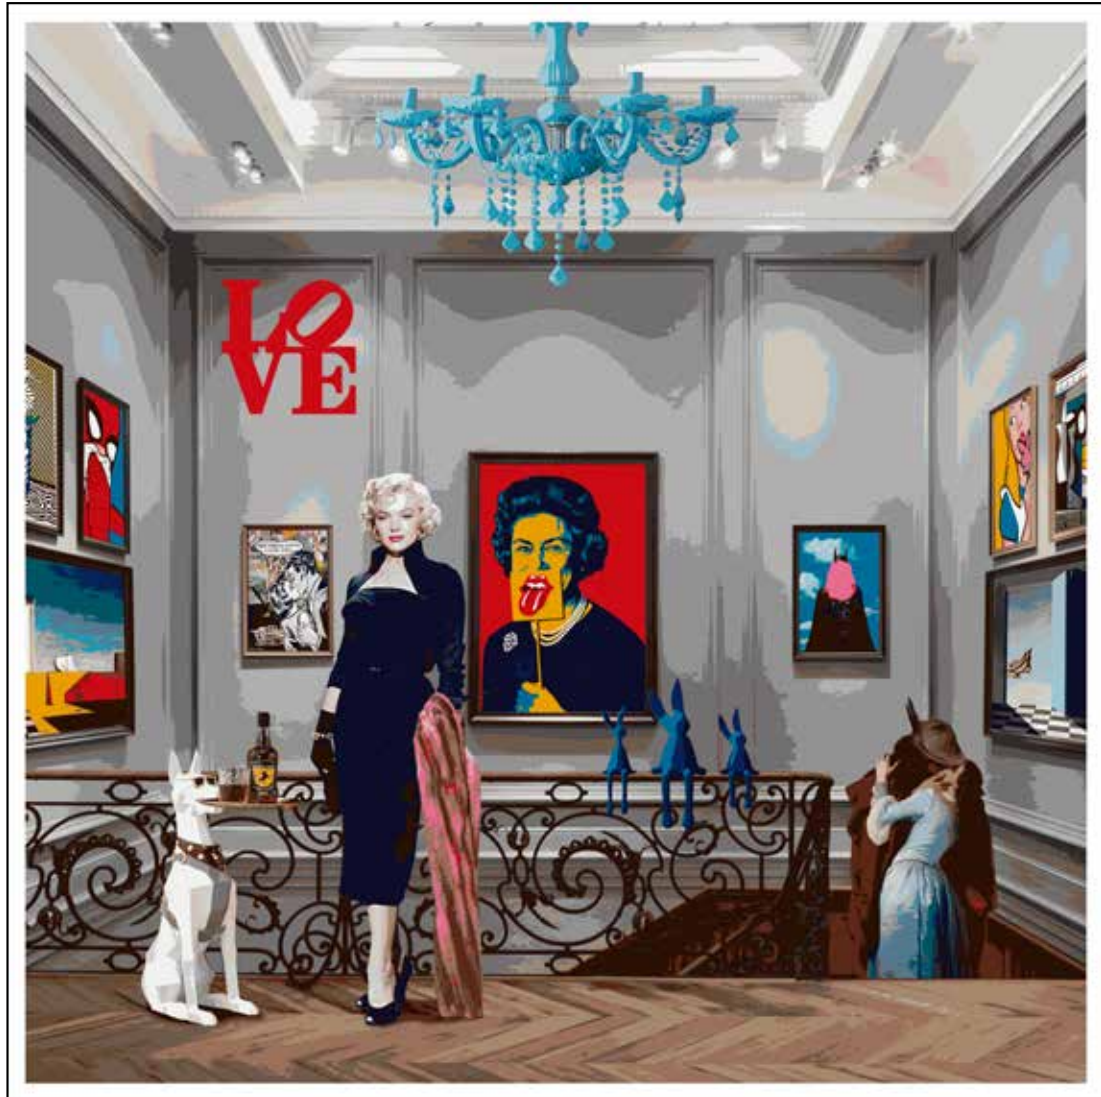

“POP NOIR”
60X60 CM

“ STAIRWAY TO DREAMS”
60X60 CM

**“ ECCENTRIC CHIC”
60X60 CM**

**“ ECCENTRIC CHIC”
60X60 CM**

“ DIVINE VISION”
60X60 CM

**“ GOD AND HEROES”
60X60 CM**

“TIMELESS LOUNGE”
60X60 CM

“ A DIFFERENT REALITY”
60X60 CM

“ MARBLE LUX”
60X60 CM

“ RUNAWAY DREAMERS”
60X60 CM

“SASSINESS”
60X60 CM

**“ MONARCHS AND MAVERICKS ”
60X60 CM**

“FAIRYTALE”
60X60 CM

“ NOIR HALLWAY”
60X60 CM

“ THE OTHER QUEEN”
60X60 CM

**“THE BRIDE”
60X60 CM**

**“ ELEGANZE PARALLELE ”
60X60 CM**

**“ THE SEDUCTION OF STEEL ”
60X60 CM**

“OLTRE IL RIFLESSO”
60X60 CM

“ RED DEVOTION ”
60X60 CM

“ SINFONIA DEL SOGNO”
60X60 CM

“ UNLIKELY DUET”
60X60 CM

“ QUIET CAOS”
60X60 CM

“ FARLESS ELEGANCE”
70X70 CM

“ RUGGINE E GLAMOUR”
70X70 CM

“ WISHPERS BAROQUE ”
70X70 CM

“FOLIE A’ DEUX”
40X60 CM

“EGYPT”
60x35 CM

“CROWDED”
50X50 CM

“THE OFFER”
50X50 CM

“MADONNA”
50X50 CM