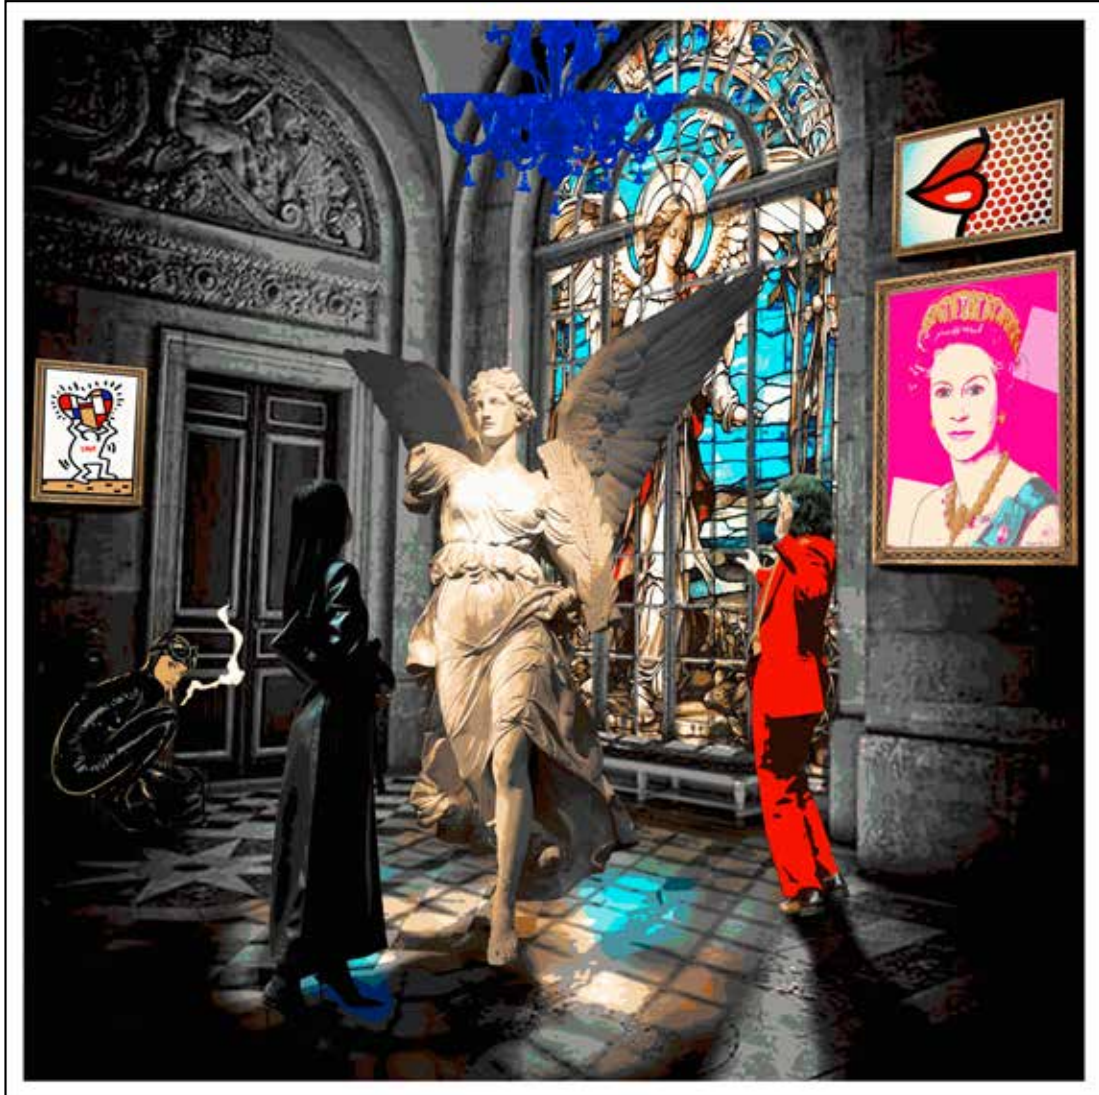

“POP NOIR”
60X60 CM

“ STAIRWAY TO DREAMS”
60X60 CM

**“ ECCENTRIC CHIC”
60X60 CM**

**“ ECCENTRIC CHIC”
60X60 CM**

“ DIVINE VISION”
60X60 CM

**“ GOD AND HEROES”
60X60 CM**

“TIMELESS LOUNGE”
60X60 CM

“ A DIFFERENT REALITY”
60X60 CM