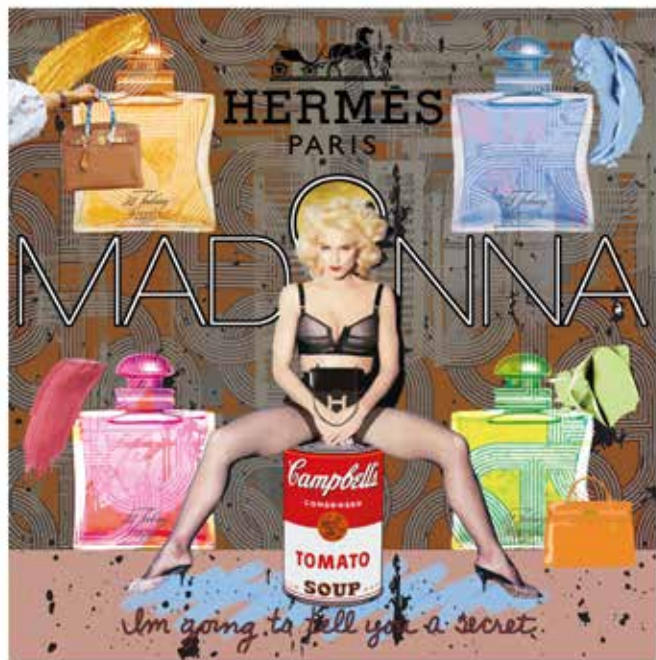

**“CAFFÈ CARLO”
40X30 CM**

“BOSS”
40X40 CM

“GUILTY”
40X40 CM

“ELIXIR”
40X40 CM

“I’M GOING TO TELL
YOU A SECRET”
40X40 CM

“THE WOLF
OF WALL STREET”
40X40 CM

“IMPOSSIBLE LOVE”
40X40 CM

“BLEAU”
40X40 CM