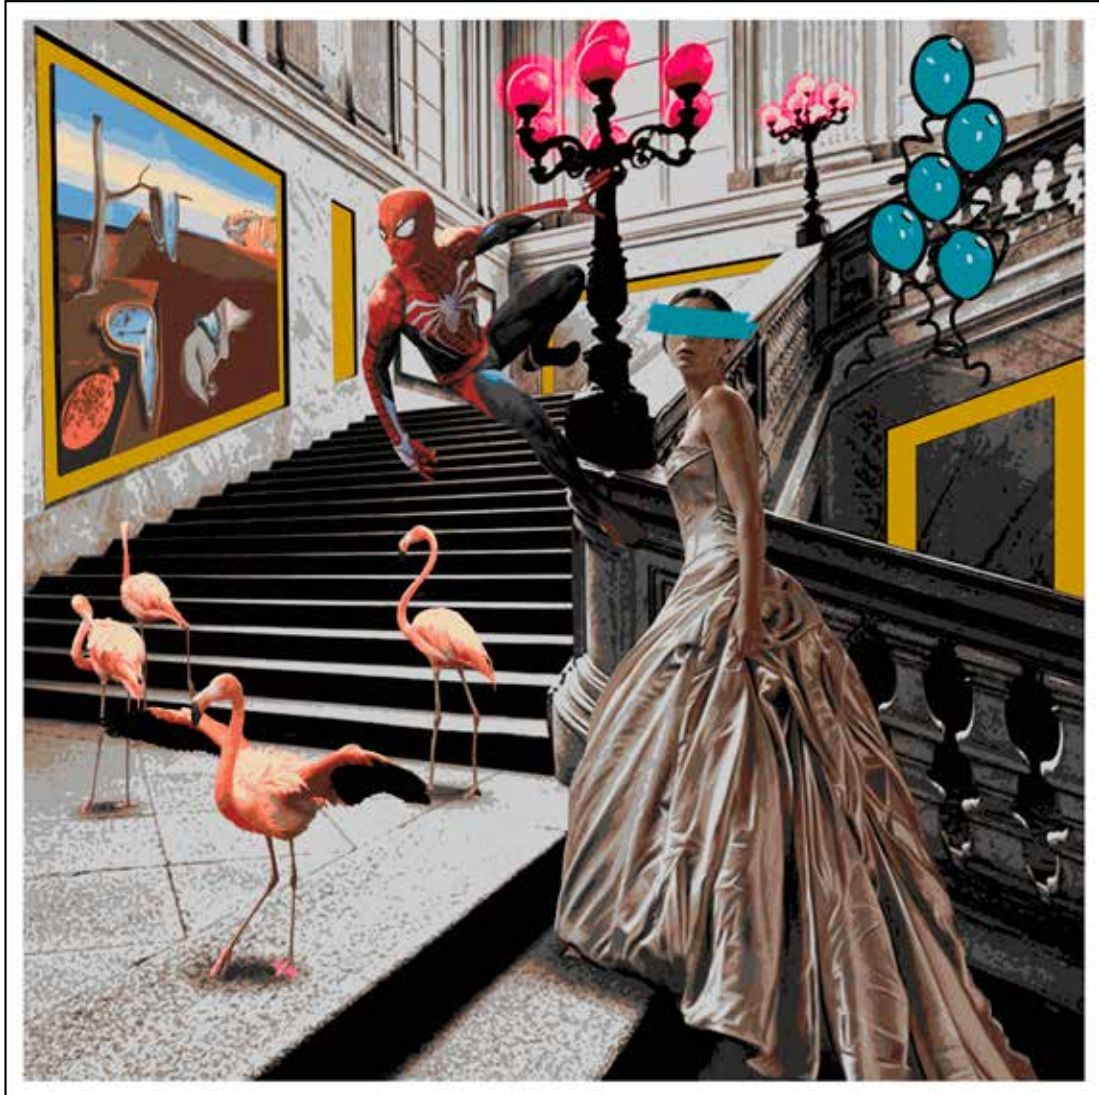

“CATCALLING”
60X60 CM

**“ IM SO GREAT AT BEING MODEST”
60X60 CM**

“ SIPARIO ”
60X60 CM

“REDGARD”
60X60 CM

**“ WHISPERS OF SURREALISM”
60X60 CM**

**“ SURREAL GRAMOUR”
60X60 CM**

“ METAPHYSICAL LOUNGE”
60X60 CM

“POP NOIR”
60X60 CM

“ STAIRWAY TO DREAMS”
60X60 CM

**“ ECCENTRIC CHIC”
60X60 CM**

**“ ECCENTRIC CHIC”
60X60 CM**

“ DIVINE VISION”
60X60 CM

**“ GOD AND HEROES”
60X60 CM**

“TIMELESS LOUNGE”
60X60 CM

“ A DIFFERENT REALITY”
60X60 CM