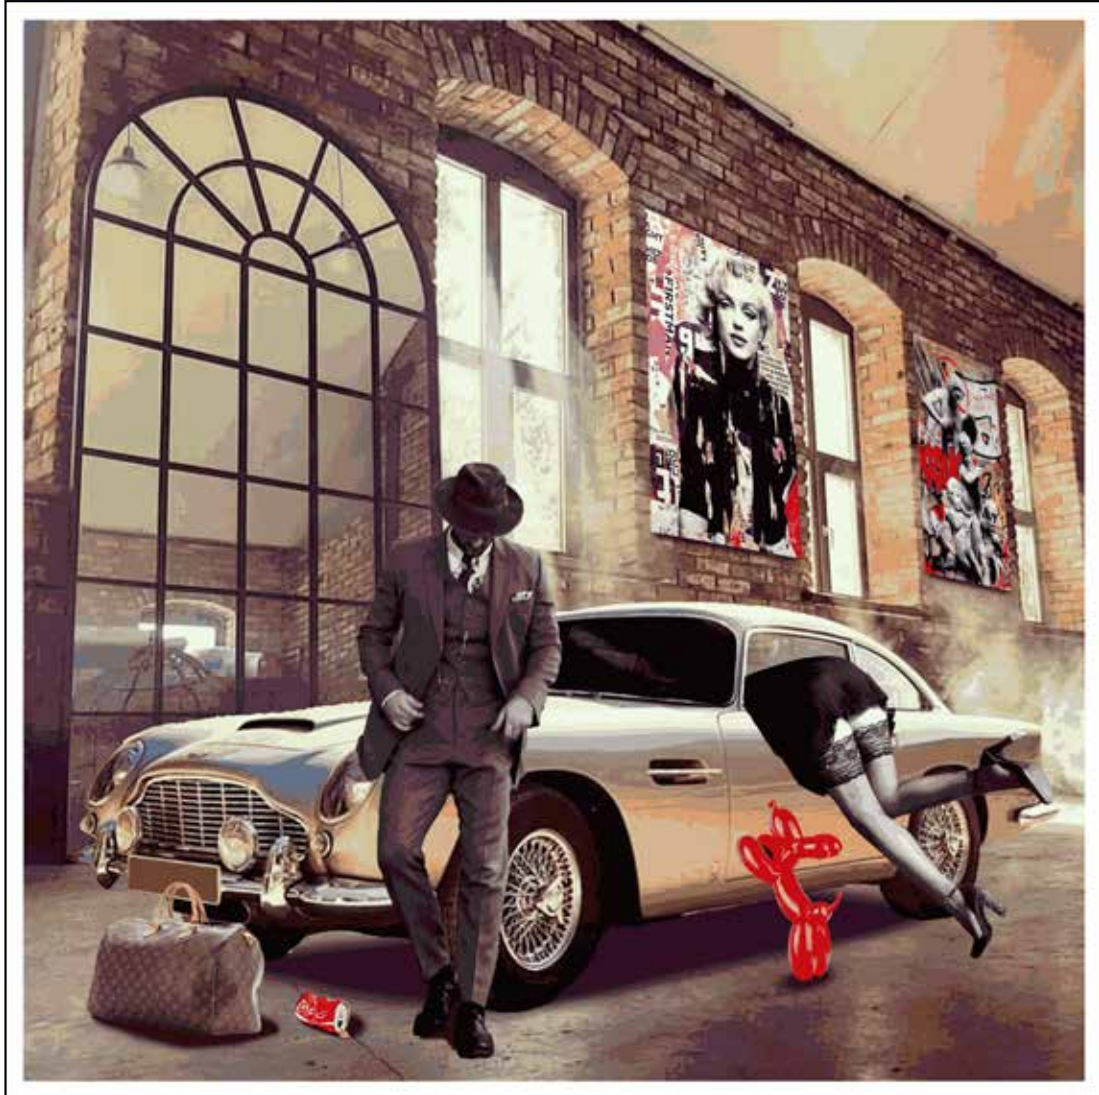

**“ ELEGANZE PARALLELE ”
60X60 CM**