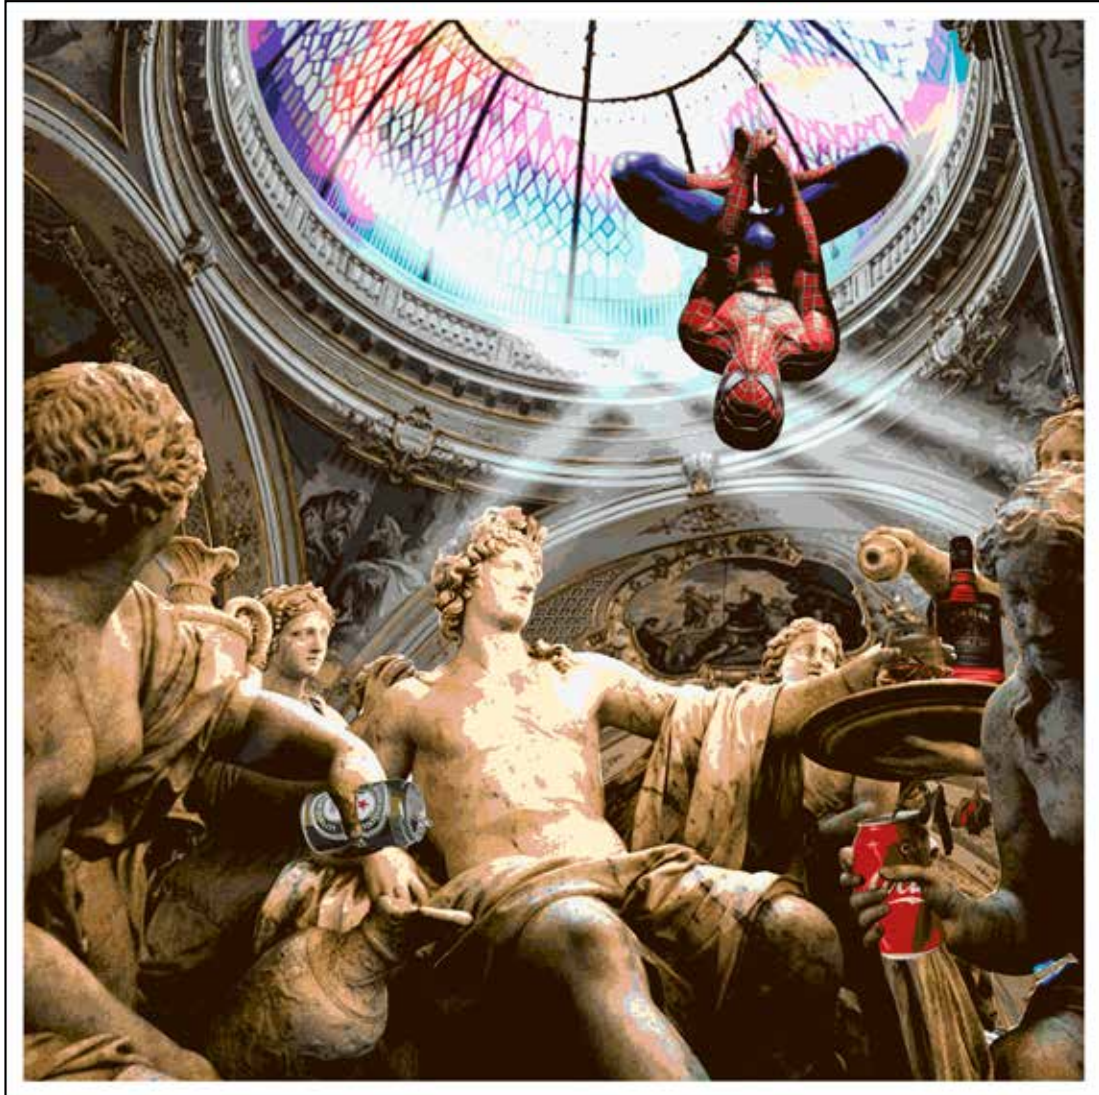

“POP NOIR”
60X60 CM

“ STAIRWAY TO DREAMS”
60X60 CM

**“ ECCENTRIC CHIC”
60X60 CM**

**“ ECCENTRIC CHIC”
60X60 CM**

“ DIVINE VISION”
60X60 CM

**“ GOD AND HEROES”
60X60 CM**

“TIMELESS LOUNGE”
60X60 CM

“ A DIFFERENT REALITY”
60X60 CM