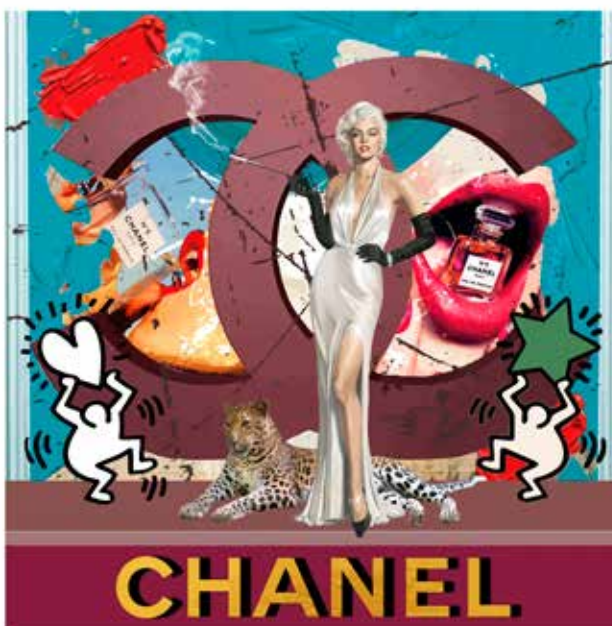

“TAKE MY AWAY”
35X35 CM

“LOVING JOURNEY”
35X35 CM

“EGO TRIP”
35X35 CM

“JUST COCKTAIL”
35X35 CM

“PICK YOUR POISON”
35X35 CM

“HOPE”
35X35 CM

“BY MISTAKE”
35X35 CM

“CHARMING STAR”
35X35 CM

“LE DUE DAME”
35X35 CM

“PLANTY”
35X35 CM

“SCENT OF LOVE”
35X35 CM

**“THE KNIGHT
AND LADY”**
35X35 CM

“CLASSIC BEAUTY”
35X35 CM

“WERE IS FREEDOM”
35X35 CM

**“IL BOATO DELLA
TERRA”
35X35 CM**

**“DIVENTERO’
IL RE DEI PIRATI”
35X35 CM**